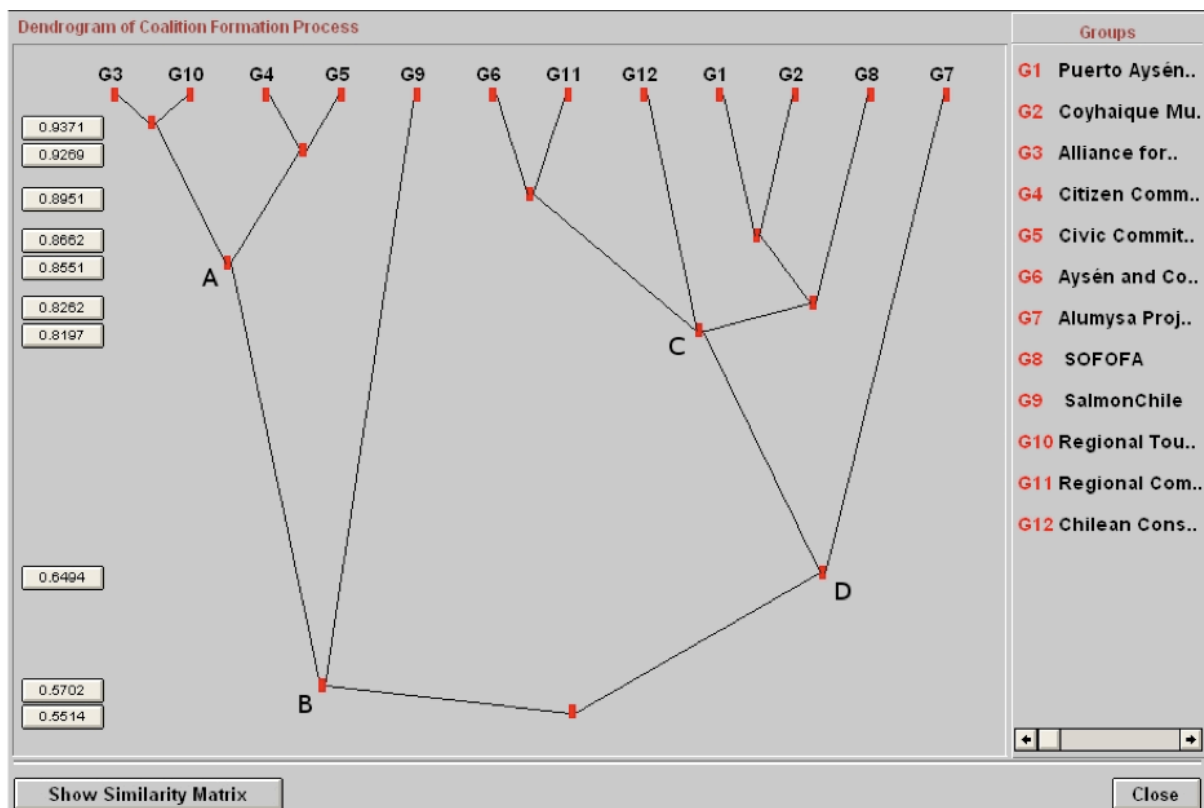

BRIEF DESCRIPTION OF ADAPTATION TOOLS : NAIADE (Novel Approach to Imprecise Assessment and Decision Environments)

Naiade 'Evaluation' Matrix

	Criterion	Criterion	Criterion
Policy alternative 1			
Policy alternative 2			
Policy alternative 3			

Coalition Dendrogram

Link to source :

<http://v3.weadapt.org/placemarks/files/549/gg1de1.pdf>